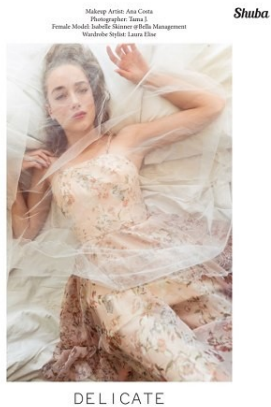

# BELLA

Isabelle Skinner

Height: 5'8.5 Bust: 32.5 Hips: 35 Waist: 25.5 Shoe: 7 US Hair: Light Brown Eyes: Blue