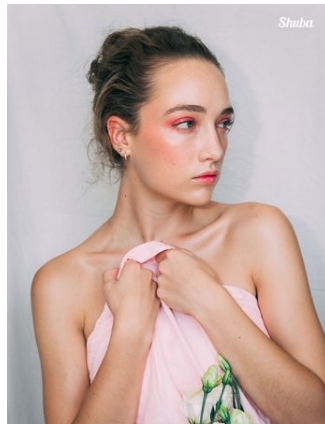

# BELLA

Isabelle Skinner

Height: 5'8.5 Bust: 32.5 Hips: 35 Waist: 25.5 Shoe: 7 US Hair: Light Brown Eyes: Blue