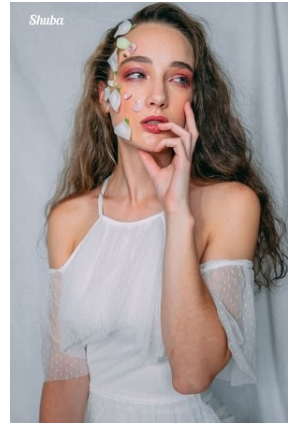

# BELLA

Isabelle Skinner

Height: 5'8.5 Bust: 32.5 Hips: 35 Waist: 25.5 Shoe: 7 US Hair: Light Brown Eyes: Blue