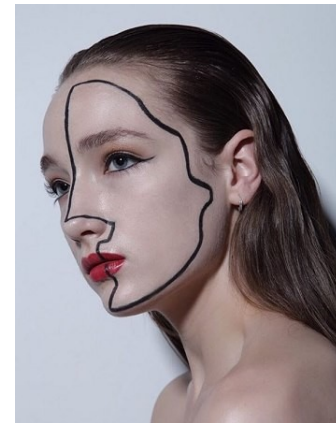

# BELLA

Isabelle Skinner

Height: 5'8.5 Bust: 32.5 Hips: 35 Waist: 25.5 Shoe: 7 US Hair: Light Brown Eyes: Blue