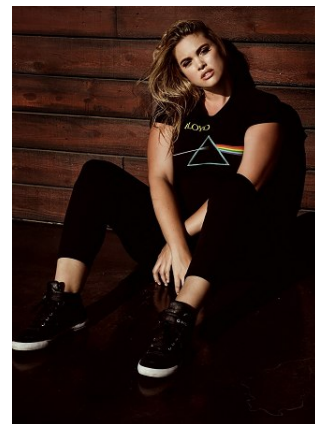

# BELLA

Kris Yeo

Height: 5'10 Bust: 45 Hips: 54 Waist: 37 Shoe: 9.5 US Hair: Blonde Eyes: Hazel