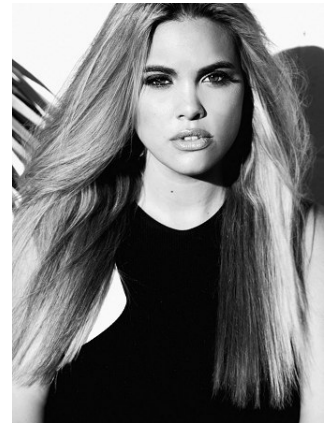

# BELLA

Kris Yeo

Height: 5'10 Bust: 45 Hips: 54 Waist: 37 Shoe: 9.5 US Hair: Blonde Eyes: Hazel