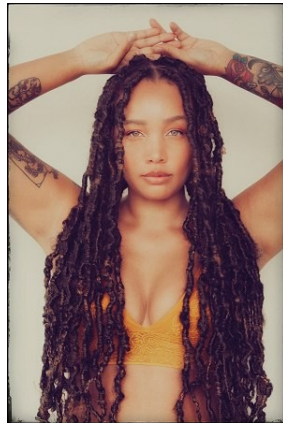

BELLA

Raylin Kelly

Bust: 39.5 Hips: 45 Waist: 34 Hair: Brown Eyes: Brown

BELLA

Raylin Kelly

Bust: 39.5 Hips: 45 Waist: 34 Hair: Brown Eyes: Brown