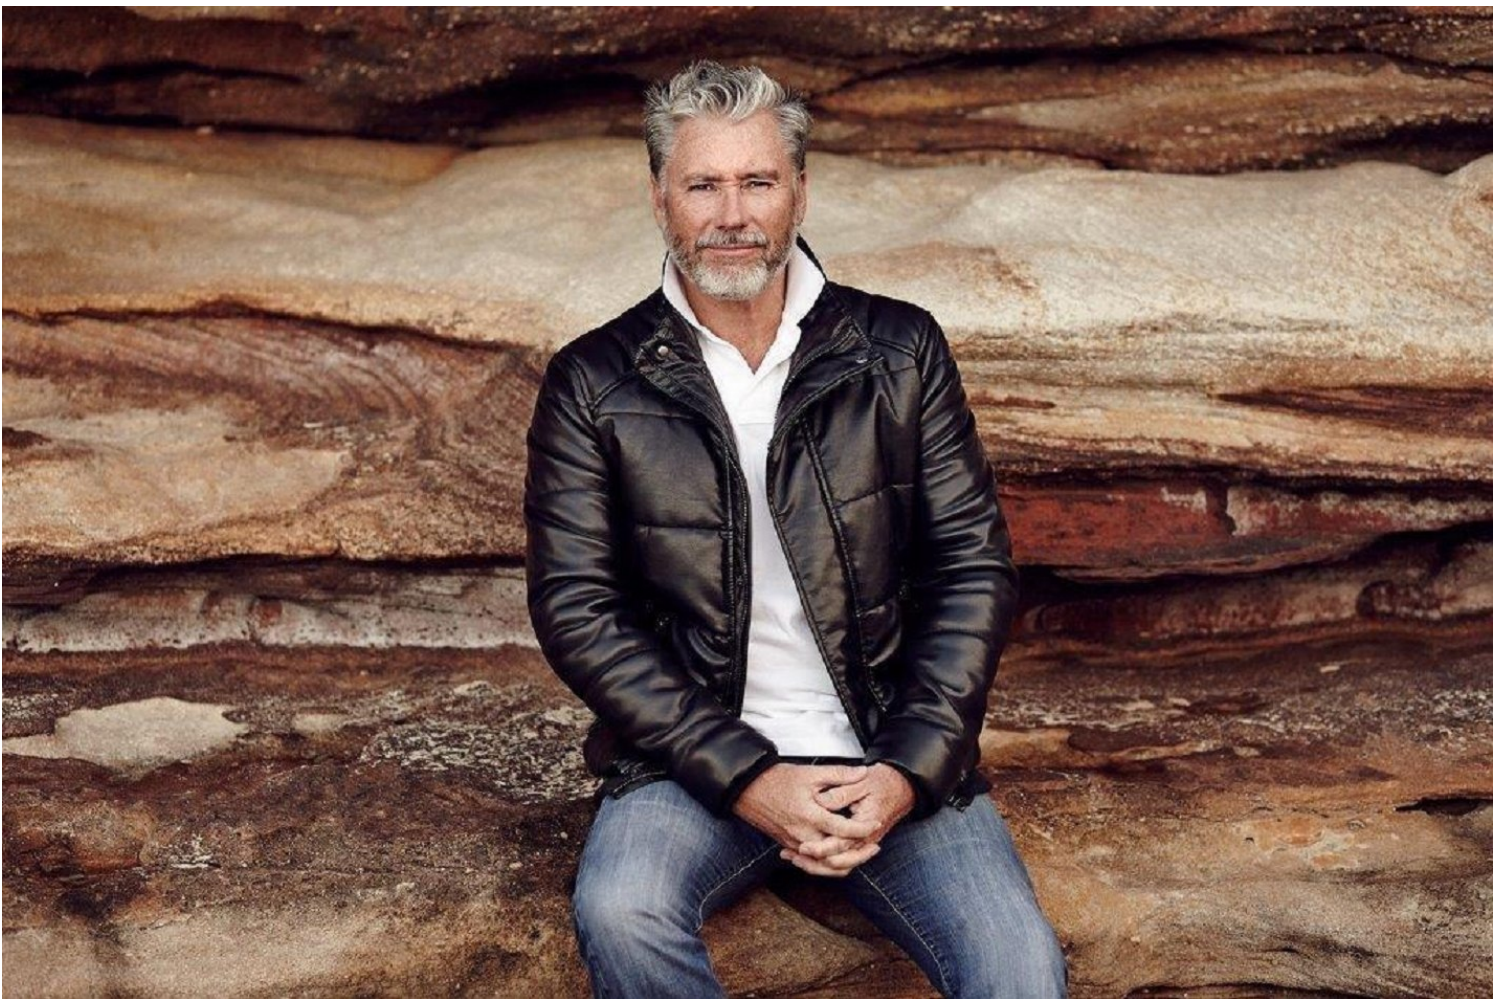

BELLA

Paul Foley

Height: 5'11 Waist: 34 Waist: 10 US Hair: Grey Eyes: Brown

PO Box 504 Manly NSW Australia 1655 tel: +61 2 9976 6685 email: info@bellamodels.com.au