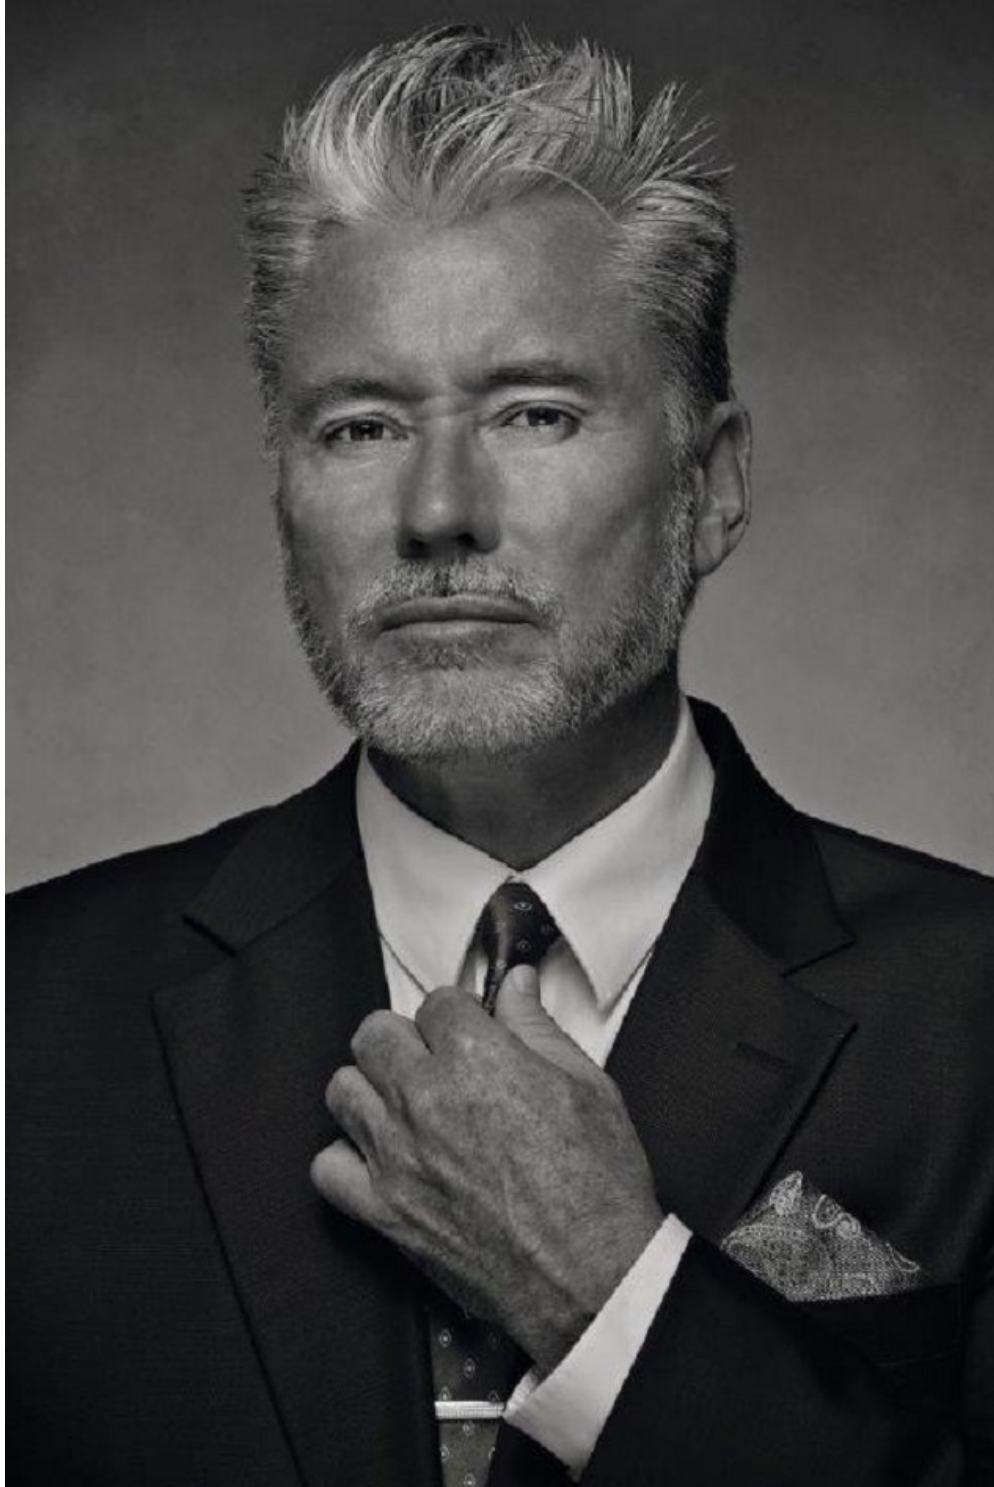

# BELLA

Paul Foley

Height: 5'11 Waist: 34 Waist: 10 US Hair: Grey Eyes: Brown

PO Box 504 Manly NSW Australia 1655 tel: +61 2 9976 6685 email: [info@bellamodels.com.au](mailto:info@bellamodels.com.au)