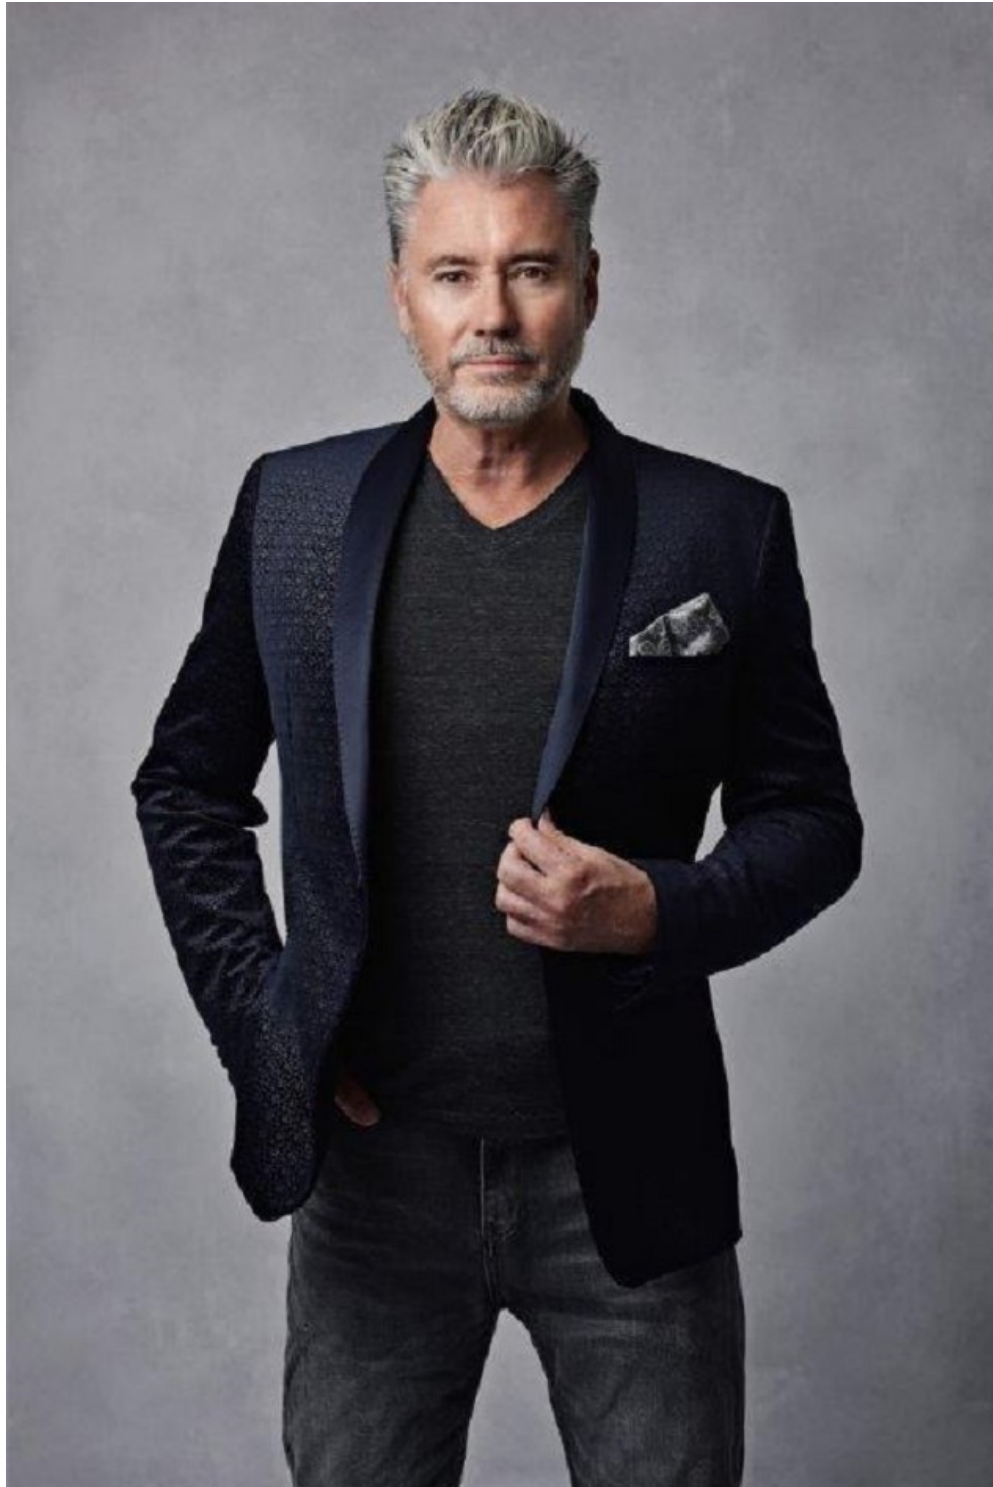

BELLA

Paul Foley

Height: 5'11 Waist: 34 Waist: 10 US Hair: Grey Eyes: Brown

PO Box 504 Manly NSW Australia 1655 tel: +61 2 9976 6685 email: info@bellamodels.com.au