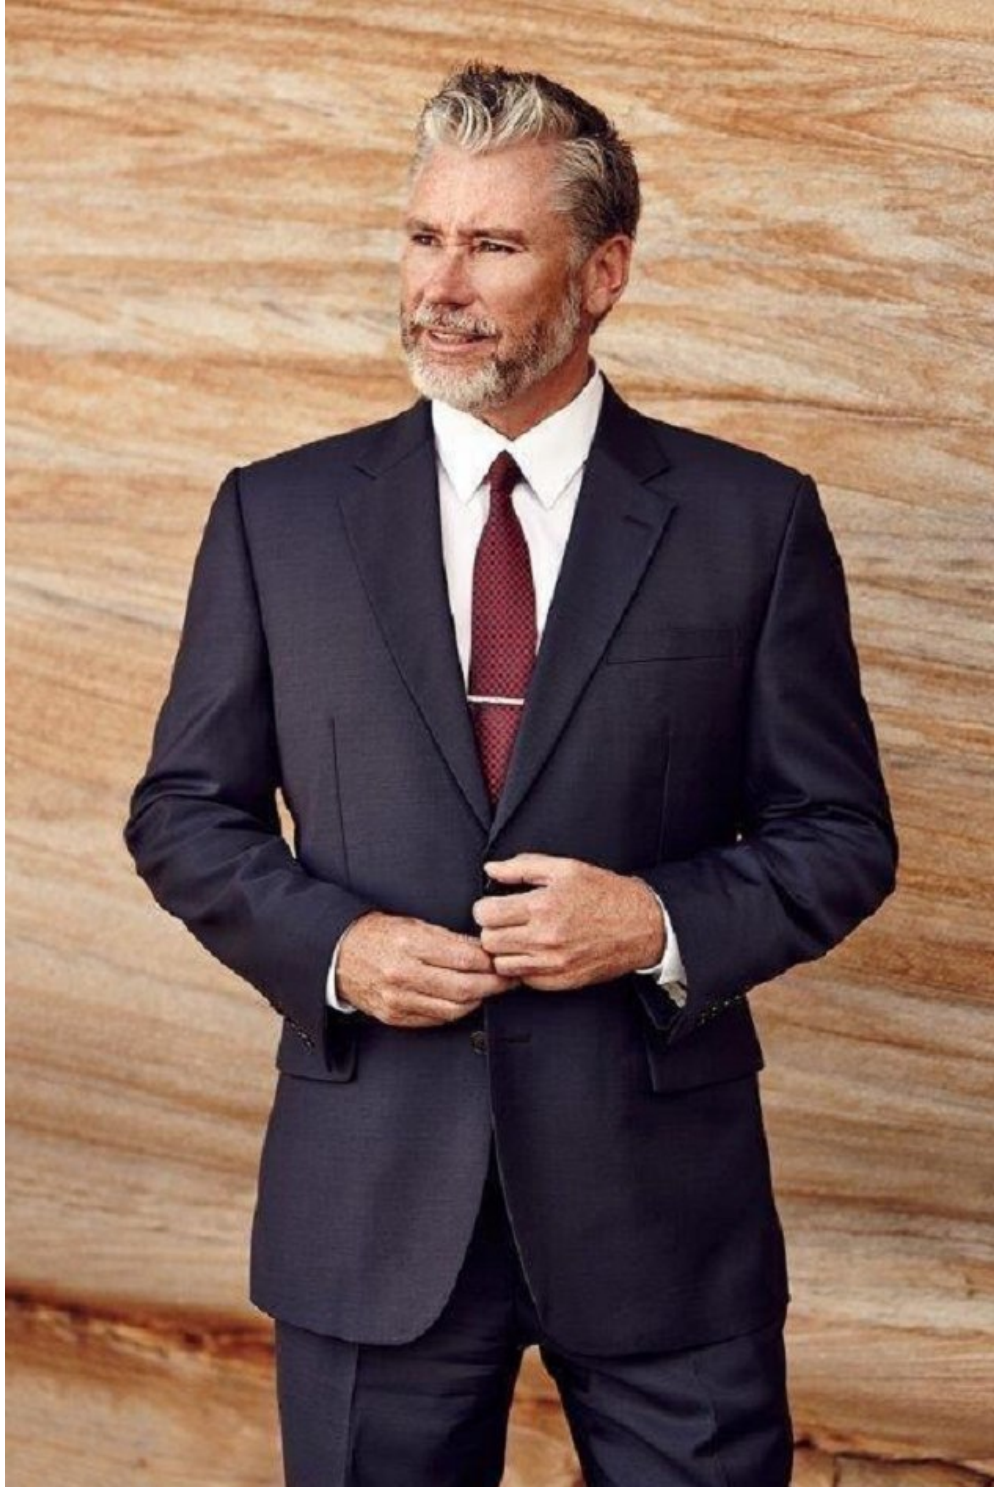

BELLA

Paul Foley

Height: 5'11 Waist: 34 Waist: 10 US Hair: Grey Eyes: Brown

PO Box 504 Manly NSW Australia 1655 tel: +61 2 9976 6685 email: info@bellamodels.com.au