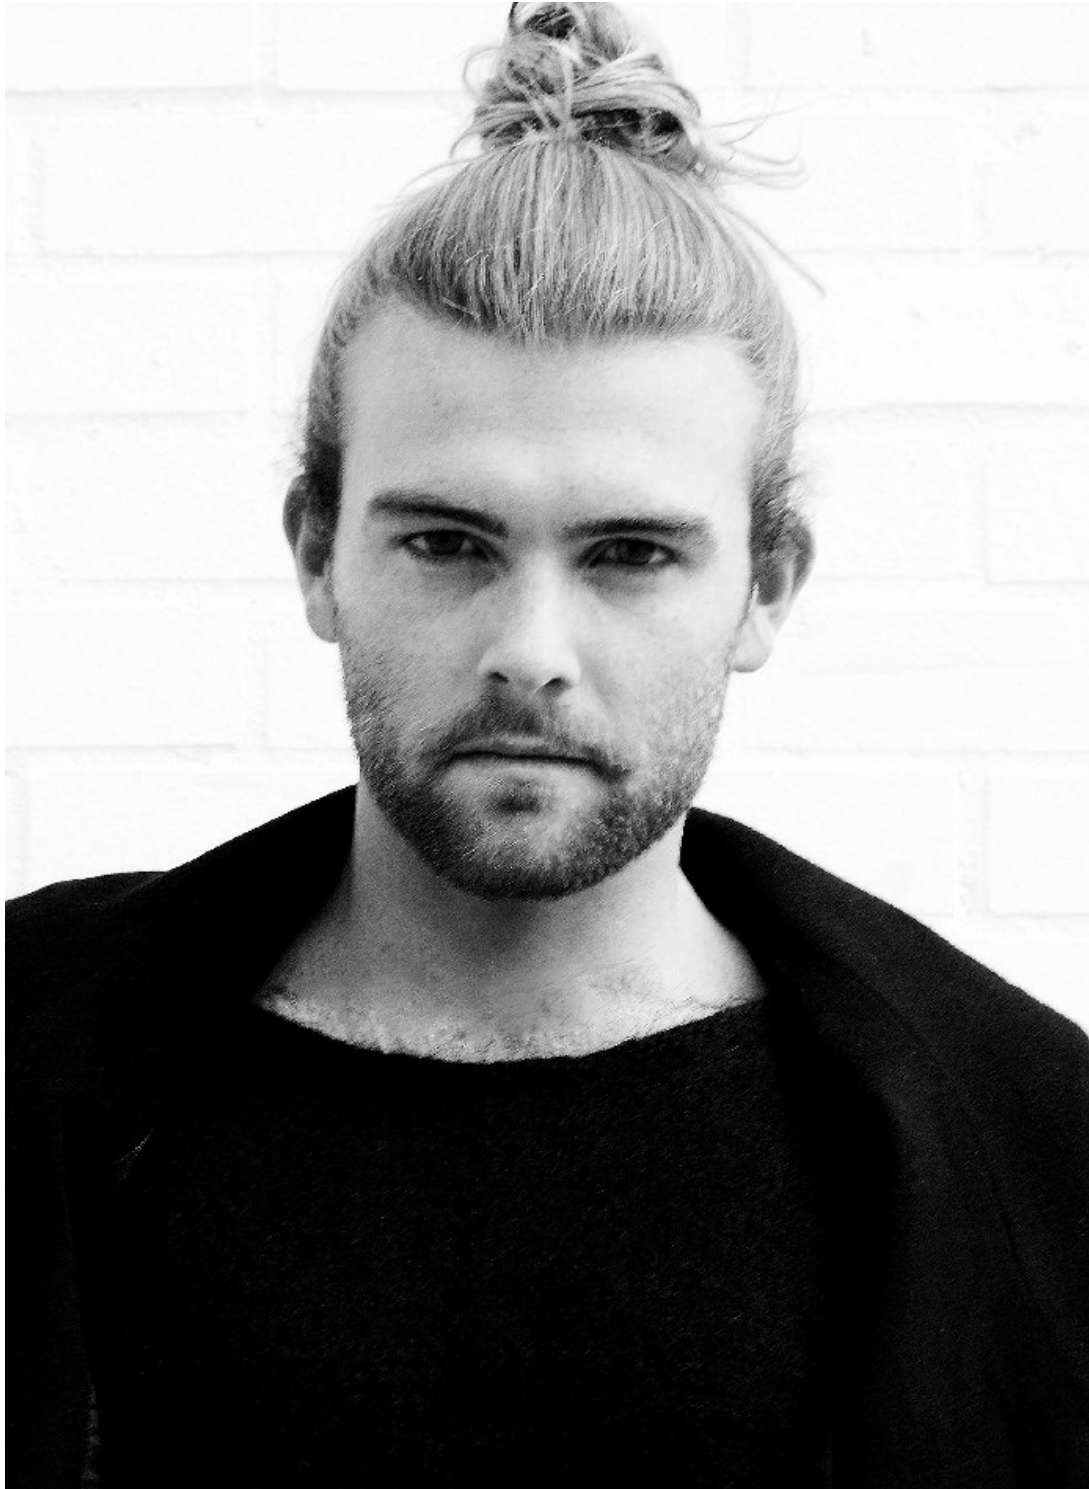

BELLA

Piers Haskard

Height: 6'4.5 Waist: 34 Waist: 11.5 US Hair: Blonde Eyes: Blue

PO Box 504 Manly NSW Australia 1655 tel: +61 2 9976 6685 email: info@bellamodels.com.au