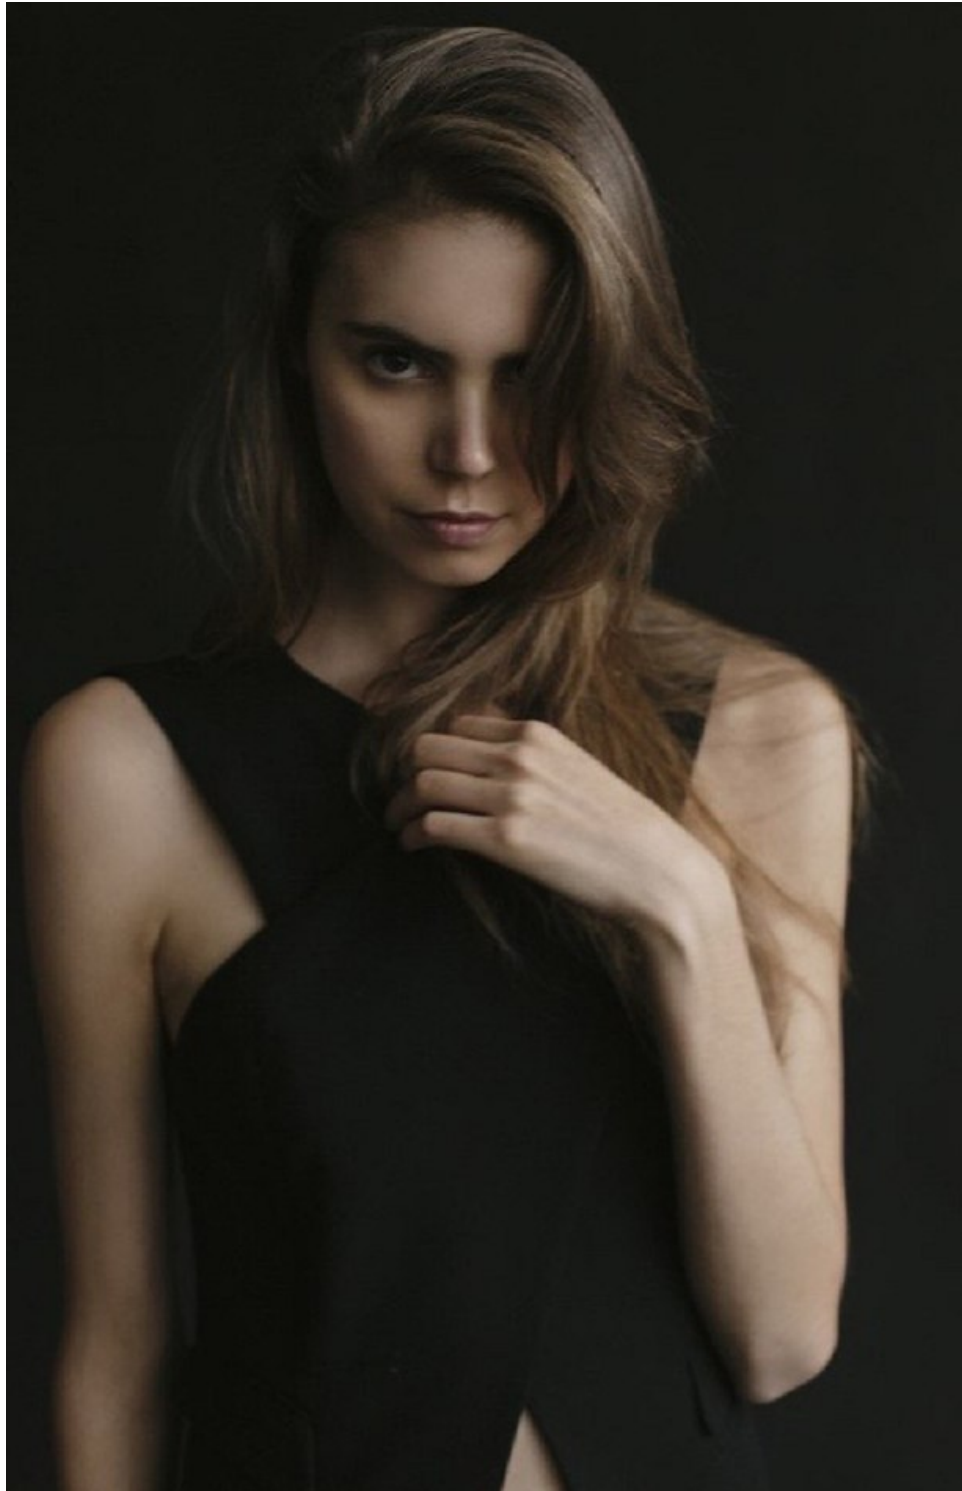

BELLA

Celina Toenz

Height: 6'0 Bust: 33.5 Hips: 36.5 Waist: 26 Shoe: 8 US Hair: Light Brown Eyes: Brown

BELLA

Celina Toenz

Height: 6'0 Bust: 33.5 Hips: 36.5 Waist: 26 Shoe: 8 US Hair: Light Brown Eyes: Brown