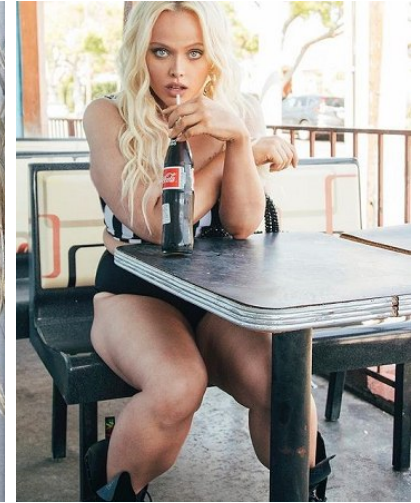

BELLA

India - Haylee

Shoe: 10 US

Hair: Blonde

Eyes: Blue