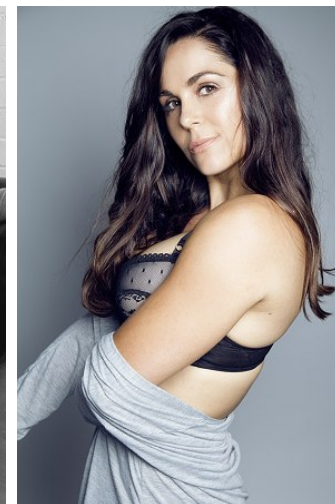

# BELLA

Penny Kehoe

Height: 5'9   Bust: 37.5   Hips: 40   Waist: 31   Shoe: 8 US   Hair: Brunette   Eyes: Brown