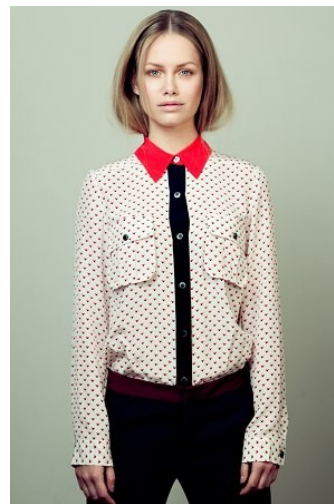

BELLA

Marianne De Wilde

Height: 5'8.5 Bust: 33.5 Hips: 35.5 Waist: 23.5 Hair: Blonde Eyes: Blue