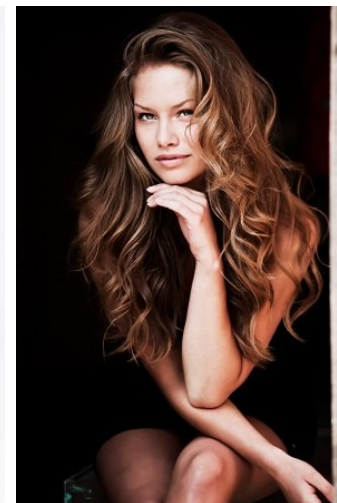

BELLA

Marianne De Wilde

Height: 5'8.5 Bust: 33.5 Hips: 35.5 Waist: 23.5 Hair: Blonde Eyes: Blue