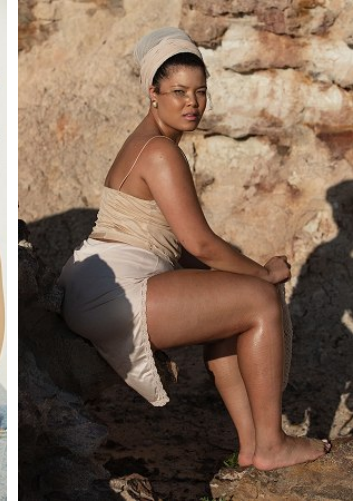

BELLA

Rosaline Kanneh

Height: 5'9 Bust: 39.5 Hips: 47 Waist: 35 Shoe: 10.5 US Hair: Black Eyes: Brown

PO Box 504 Manly NSW Australia 1655 tel: +61 2 9976 6685 email: info@bellamodels.com.au