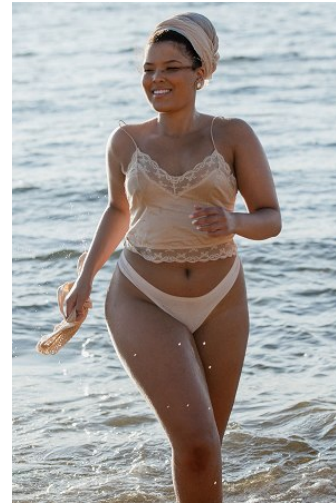

BELLA

Rosaline Kanneh

Height: 5'9 Bust: 39.5 Hips: 47 Waist: 35 Shoe: 10.5 US Hair: Black Eyes: Brown

PO Box 504 Manly NSW Australia 1655 tel: +61 2 9976 6685 email: info@bellamodels.com.au