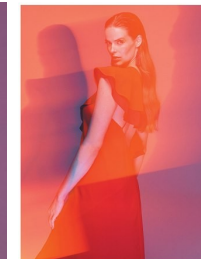

BELLA

Robyn Lawley

Height: 6'0 Bust: 38 Hips: 41 Waist: 31 Shoe: 11 US Hair: Brunette Eyes: Green