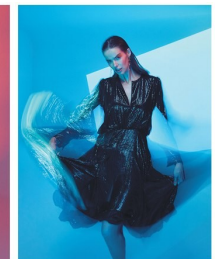

BELLA

Robyn Lawley

Height: 6'0 Bust: 38 Hips: 41 Waist: 31 Shoe: 11 US Hair: Brunette Eyes: Green