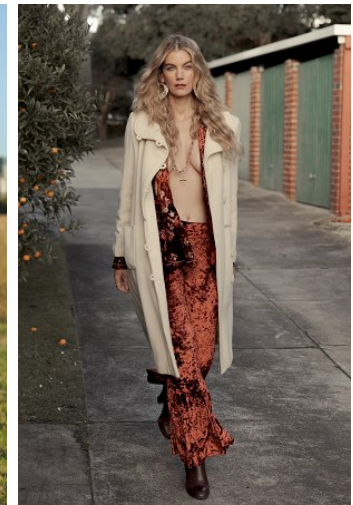

BELLA

Claryssa Jameson

Height: 6'0.5 Bust: 36 Hips: 40.5 Waist: 28.5 Shoe: 10 US Hair: Dark Blonde Eyes: Green

PO Box 504 Manly NSW Australia 1655 tel: +61 2 9976 6685 email: info@bellamodels.com.au