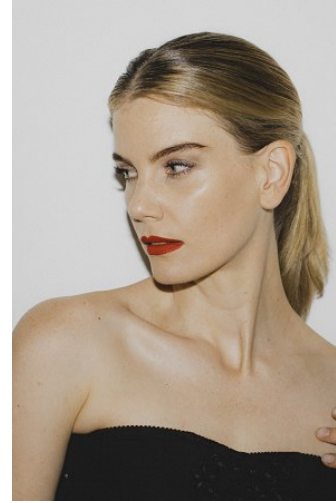

BELLA

Claryssa Jameson

Height: 6'0.5 Bust: 36 Hips: 40.5 Waist: 28.5 Shoe: 10 US Hair: Dark Blonde Eyes: Green

PO Box 504 Manly NSW Australia 1655 tel: +61 2 9976 6685 email: info@bellamodels.com.au