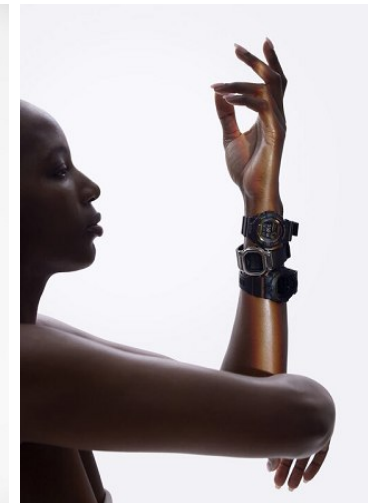

BELLA

Kiri-Rose Kendall

Height: 6'1 Bust: 36 Hips: 40 Waist: 28 Shoe: 11 US Hair: Blonde Eyes: Brown