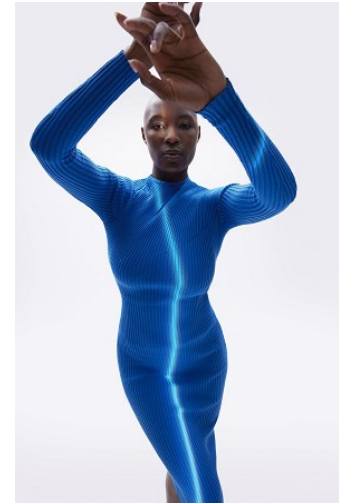

BELLA

Kiri-Rose Kendall

Height: 6'1 Bust: 36 Hips: 40 Waist: 28 Shoe: 11 US Hair: Blonde Eyes: Brown