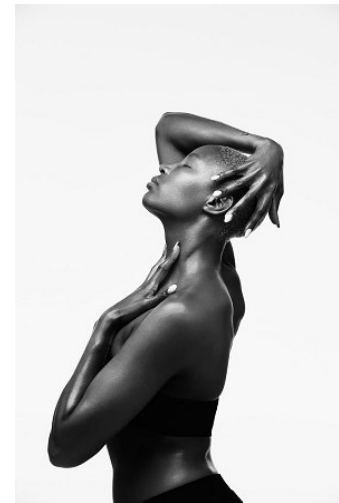

BELLA

Kiri-Rose Kendall

Height: 6'1 Bust: 36 Hips: 40 Waist: 28 Shoe: 11 US Hair: Blonde Eyes: Brown