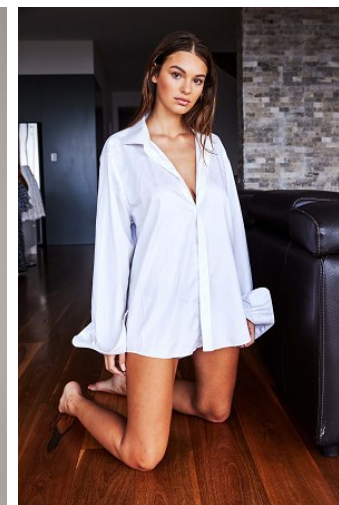

BELLA

Jayde Pollard

Height: 5'11 Bust: 35 Hips: 33.5 Waist: 26 Hair: Brown Eyes: Hazel