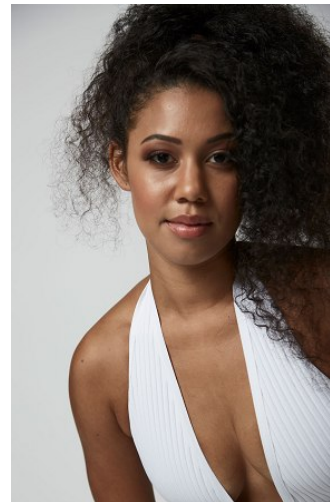

BELLA

Michela Louis

Height: 5'7 Bust: 34.5 Hips: 38.5 Waist: 27.5 Shoe: 8 US Hair: Black Eyes: Black

PO Box 504 Manly NSW Australia 1655 tel: +61 2 9976 6685 email: info@bellamodels.com.au