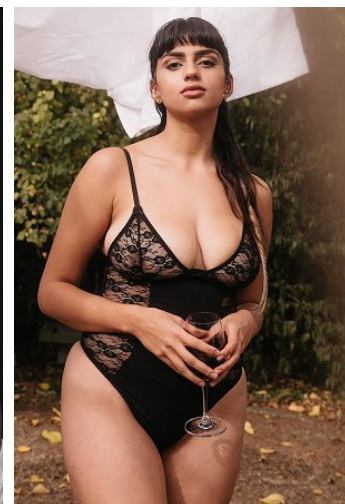

# BELLA

Mays Benatti

Height: 5'7   Bust: 40   Hips: 43.5   Waist: 32.5   Shoe: 11 US   Hair: Brown   Eyes: Brown