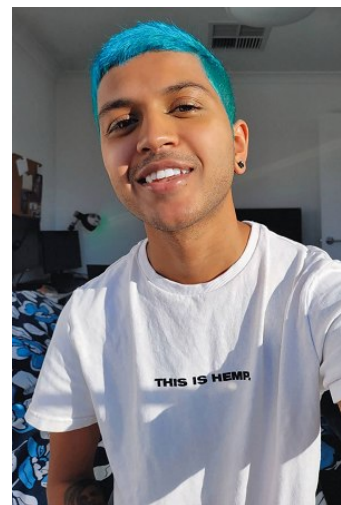

BELLA

Dom Thattil

Height: 5'7

Waist: 29.5

Waist: 10 US

Eyes: Brown