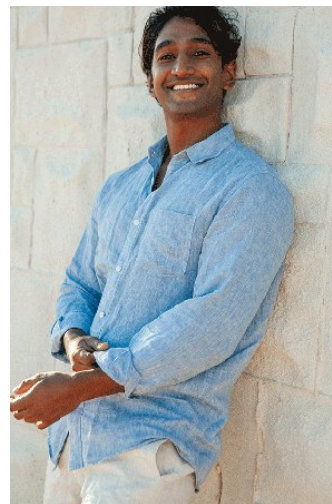

BELLA

Midy Tiaga

Height: 5'10 Waist: 30 Waist: 8 US Hair: Dark Brown Eyes: Brown