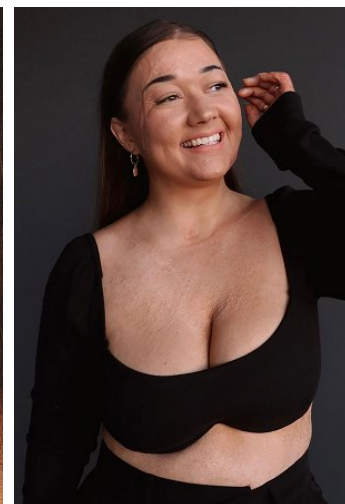

BELLA

Brianna Creenaune

Height: 4'11.5 Bust: 41.5 Hips: 43 Waist: 38.5 Shoe: 6 US Hair: Brunette Eyes: Brown