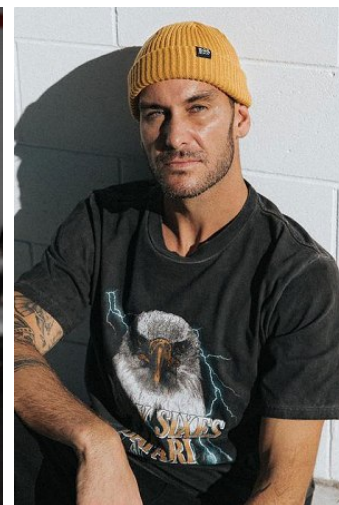

# BELLA

**Matt Poole**

Height: 6'4

Hair: Brown

Eyes: Blue