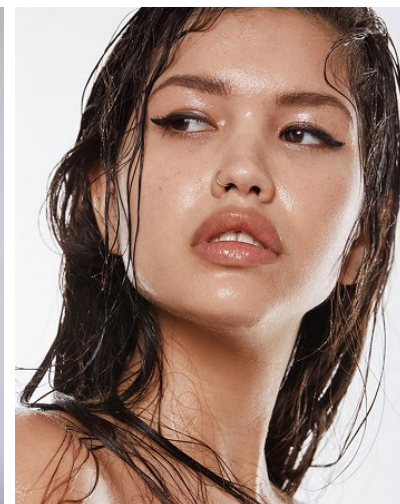

BELLA

Sascha Lavoie

Height: 5'8.5 Bust: 38 Hips: 41 Waist: 29.5 Shoe: 9 US Eyes: Brown