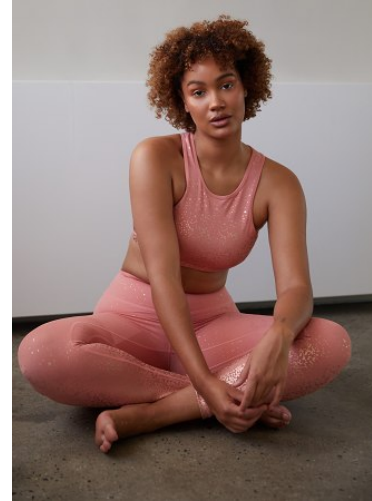

# BELLA

Madeleine Niosi

Height: 5'11.5 Bust: 39.5 Hips: 45 Waist: 32.5 Shoe: 11 US Hair: Dark Blonde Eyes: Brown

PO Box 504 Manly NSW Australia 1655 tel: +61 2 9976 6685 email: [info@bellamodels.com.au](mailto:info@bellamodels.com.au)