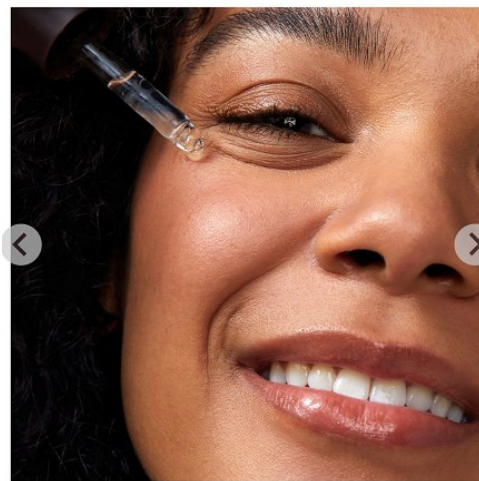

BELLA

Cayla Ajaye

Height: 5'8.5 Bust: 34.5 Hips: 36 Waist: 27.5 Shoe: 10.5 US Hair: Dark Brown Eyes: Brown

PO Box 504 Manly NSW Australia 1655 tel: +61 2 9976 6685 email: info@bellamodels.com.au