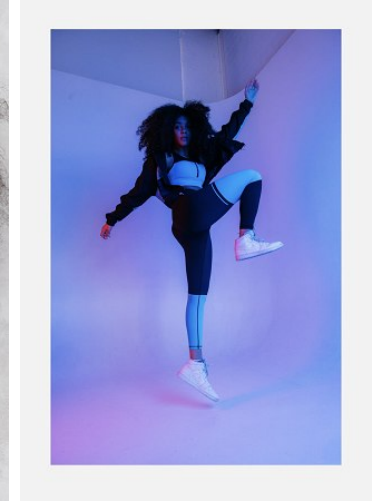

BELLA

Cayla Ajaye

Height: 5'8.5 Bust: 34.5 Hips: 36 Waist: 27.5 Shoe: 10.5 US Hair: Dark Brown Eyes: Brown

PO Box 504 Manly NSW Australia 1655 tel: +61 2 9976 6685 email: info@bellamodels.com.au