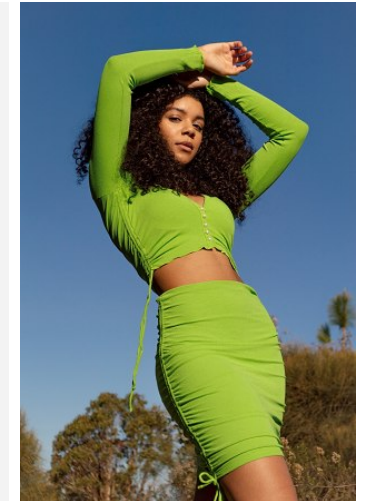

BELLA

Cayla Ajaye

Height: 5'8.5 Bust: 34.5 Hips: 36 Waist: 27.5 Shoe: 10.5 US Hair: Dark Brown Eyes: Brown

PO Box 504 Manly NSW Australia 1655 tel: +61 2 9976 6685 email: info@bellamodels.com.au