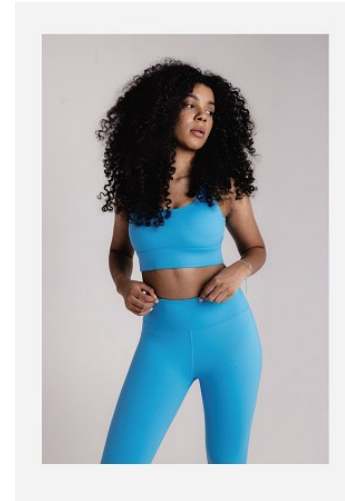

BELLA

Cayla Ajaye

Height: 5'8.5 Bust: 34.5 Hips: 36 Waist: 27.5 Shoe: 10.5 US Hair: Dark Brown Eyes: Brown

PO Box 504 Manly NSW Australia 1655 tel: +61 2 9976 6685 email: info@bellamodels.com.au