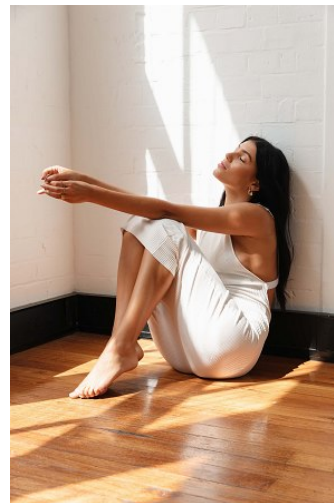

BELLA

Sarah Said-Smith

Height: 5'9 Bust: 34.5 Hips: 36.5 Waist: 25.5 Shoe: 9 US Hair: Dark Brown Eyes: Blue

PO Box 504 Manly NSW Australia 1655 tel: +61 2 9976 6685 email: info@bellamodels.com.au