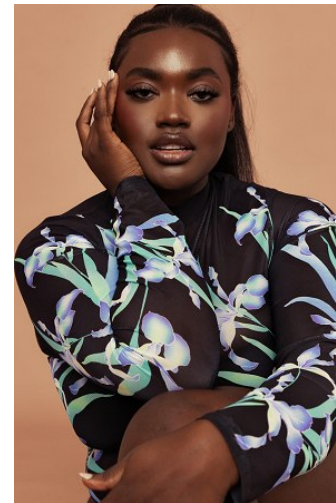

BELLA

Anabelle Ussher

Height: 5'4.5 Bust: 42 Hips: 47 Waist: 33 Shoe: 7 US Hair: Dark Brown Eyes: Brown

PO Box 504 Manly NSW Australia 1655 tel: +61 2 9976 6685 email: info@bellamodels.com.au