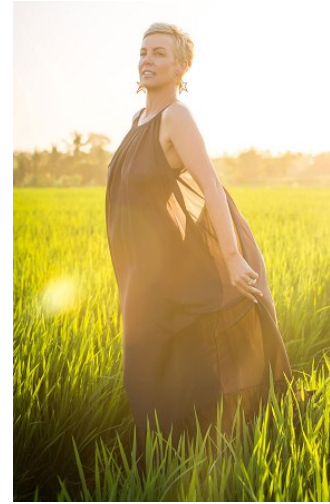

BELLA

Sally Bloomfield

Height: 5'8 Bust: 36 Hips: 40 Waist: 30 Shoe: 7.5 US Hair: Blonde Eyes: Green