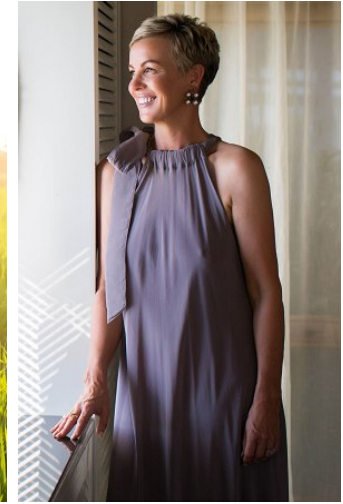

BELLA

Sally Bloomfield

Height: 5'8 Bust: 36 Hips: 40 Waist: 30 Shoe: 7.5 US Hair: Blonde Eyes: Green