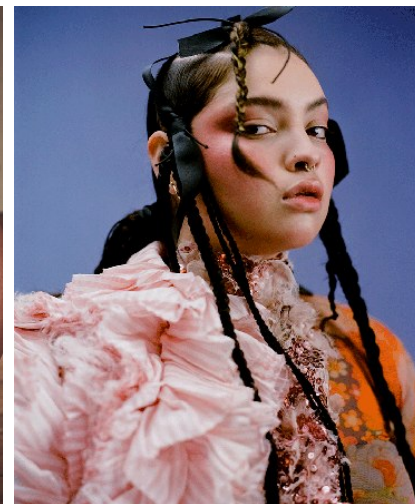

BELLA

Mia Dennis

Height: 5'5.5 Bust: 41.5 Hips: 47 Waist: 38 Shoe: 8 US Hair: Brown Eyes: Hazel