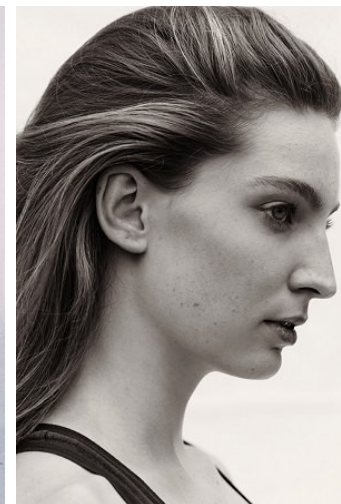

BELLA

Julianne Propsting

Height: 5'10.5 Bust: 31 Hips: 34.5 Waist: 24 Shoe: 9 US Hair: Brown Eyes: Blue