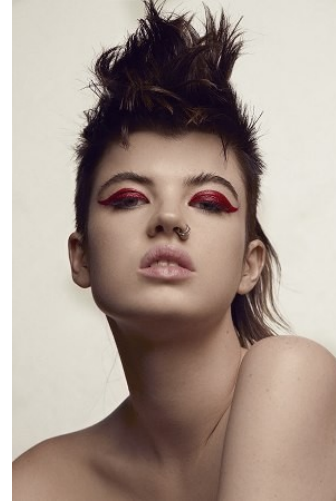

BELLA

Jonti Ridley

Height: 5'8 Bust: 33 Hips: 37 Waist: 25.5 Shoe: 8 US Hair: Dark Blonde Eyes: Hazel

PO Box 504 Manly NSW Australia 1655 tel: +61 2 9976 6685 email: info@bellamodels.com.au