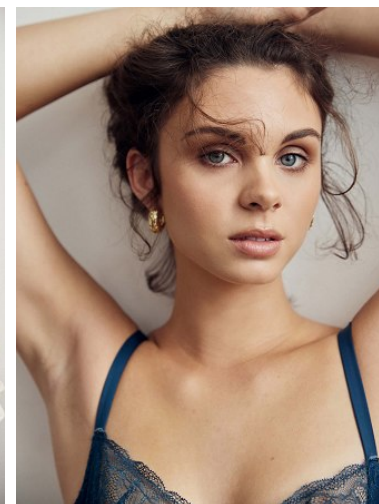

BELLA

Lily Downes

Height: 5'8.5 Bust: 33 Hips: 37.5 Waist: 28 Shoe: 9 US Hair: Brown Eyes: Blue