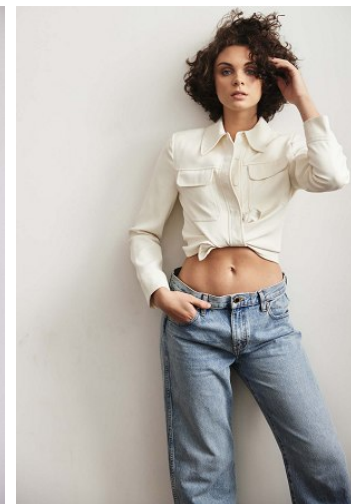

BELLA

Lily Downes

Height: 5'8.5 Bust: 33 Hips: 37.5 Waist: 28 Shoe: 9 US Hair: Brown Eyes: Blue