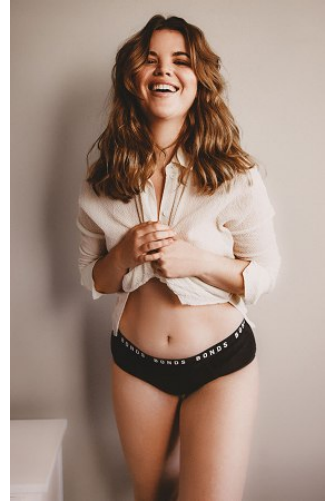

BELLA

Emma May

Height: 5'10 Bust: 37 Hips: 41.5 Waist: 32 Hair: Brown Venetian Eyes: Haze

PO Box 504 Manly NSW Australia 1655 tel: +61 2 9976 6685 email: info@bellamodels.com.au