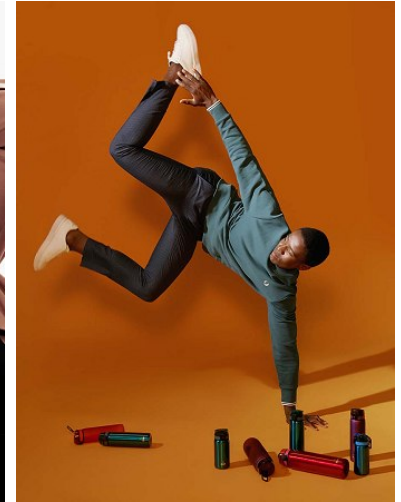

BELLA

Marshal Ndebele

Height: 6'2.5

Waist: 33

Hair: Black

Eyes: Brown