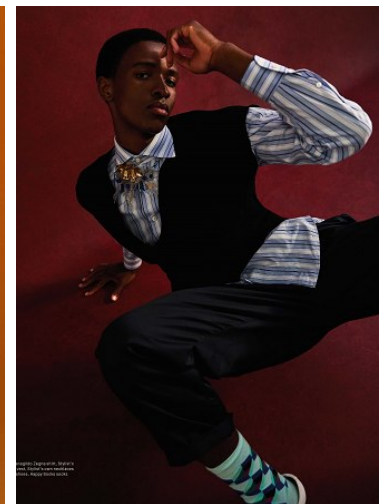

BELLA

Marshal Ndebele

Height: 6'2.5

Waist: 33

Hair: Black

Eyes: Brown