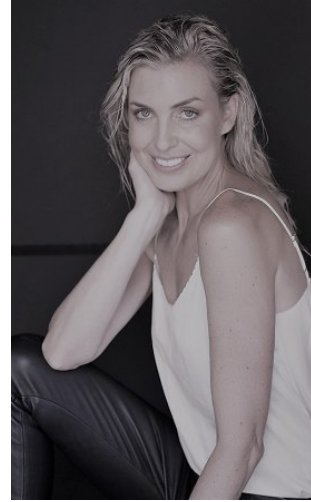

BELLA

Alicia Bellette

Height: 5'10 Bust: 34 Hips: 34.5 Waist: 26.5 Shoe: 9.5 US Hair: Blor