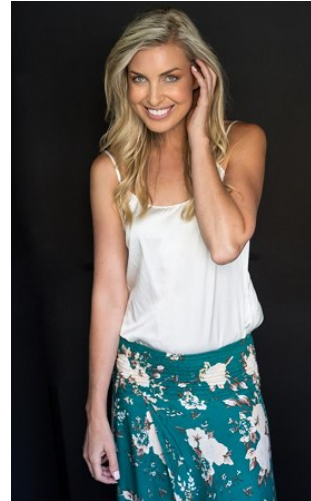

BELLA

Alicia Bellette

Height: 5'10 Bust: 34 Hips: 34.5 Waist: 26.5 Shoe: 9.5 US Hair: Blor