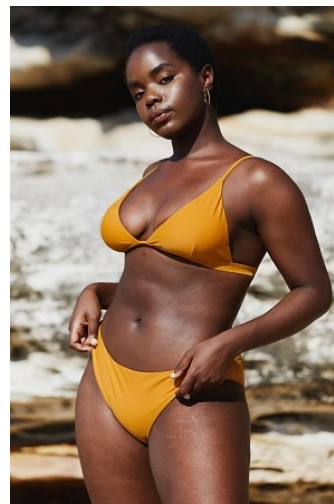

BELLA

Mukisa Mbunsu

Height: 5'8 Bust: 35 Hips: 38.5 Waist: 29.5 Shoe: 11 US Hair: Black Eyes: Brown