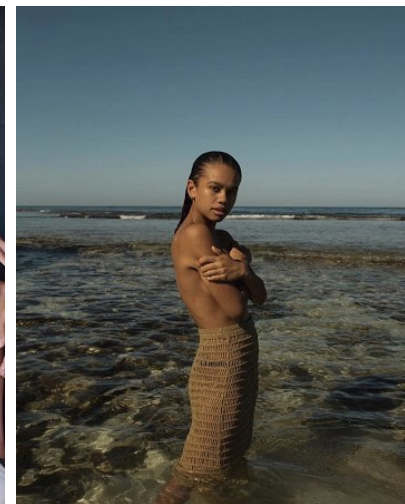

# BELLA

Sami Warren

Height: 5'5   Bust: 26â€³   Hips: 33   Waist: 25.5   Hair: Brunette   Eyes: Brown