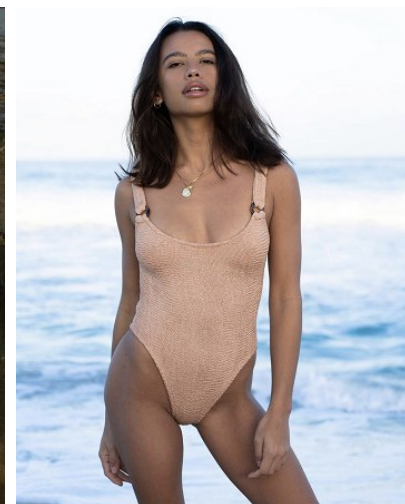

# BELLA

Sami Warren

Height: 5'5   Bust: 26â€³   Hips: 33   Waist: 25.5   Hair: Brunette   Eyes: Brown