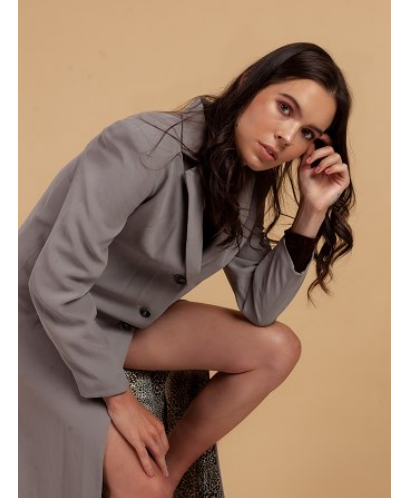

BELLA

Claire Adema

Height: 5'10.5 Bust: 37.5 Hips: 38 Waist: 28.5 Hair: Dark Brown Eyes: Hazel

PO Box 504 Manly NSW Australia 1655 tel: +61 2 9976 6685 email: info@bellamodels.com.au