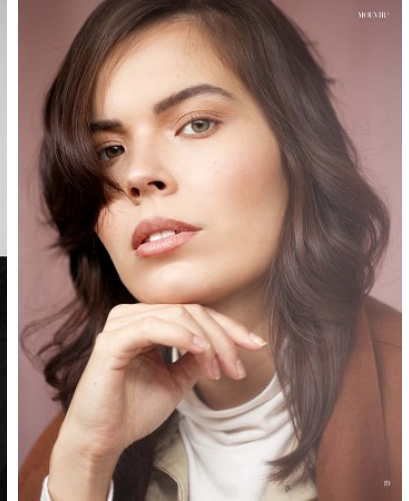

BELLA

Claire Adema

Height: 5'10.5 Bust: 37.5 Hips: 38 Waist: 28.5 Hair: Dark Brown Eyes: Hazel

PO Box 504 Manly NSW Australia 1655 tel: +61 2 9976 6685 email: info@bellamodels.com.au