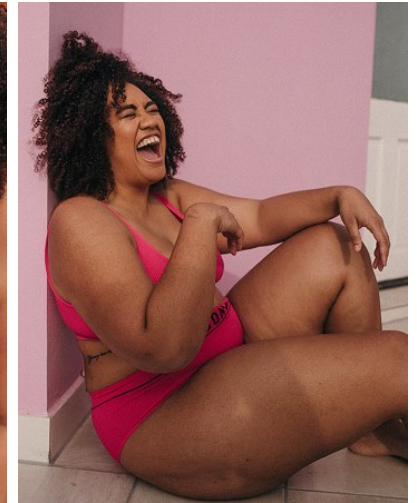

BELLA

Asinate Yaranamua

Height: 5'9.5 Bust: 46.5 Hips: 53.5 Waist: 40 Shoe: 11 US Hair: Dark Brown Eyes: Brown

PO Box 504 Manly NSW Australia 1655 tel: +61 2 9976 6685 email: info@bellamodels.com.au