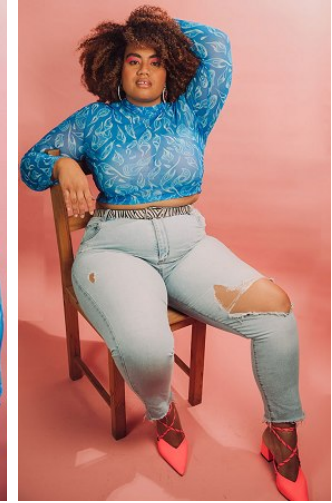

BELLA

Asinate Yaranamua

Height: 5'9.5 Bust: 46.5 Hips: 53.5 Waist: 40 Shoe: 11 US Hair: Dark Brown Eyes: Brown

PO Box 504 Manly NSW Australia 1655 tel: +61 2 9976 6685 email: info@bellamodels.com.au