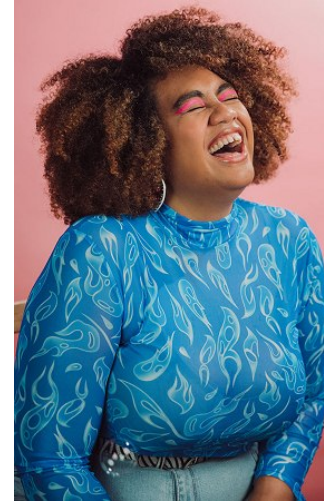

BELLA

Asinate Yaranamua

Height: 5'9.5 Bust: 46.5 Hips: 53.5 Waist: 40 Shoe: 11 US Hair: Dark Brown Eyes: Brown

PO Box 504 Manly NSW Australia 1655 tel: +61 2 9976 6685 email: info@bellamodels.com.au