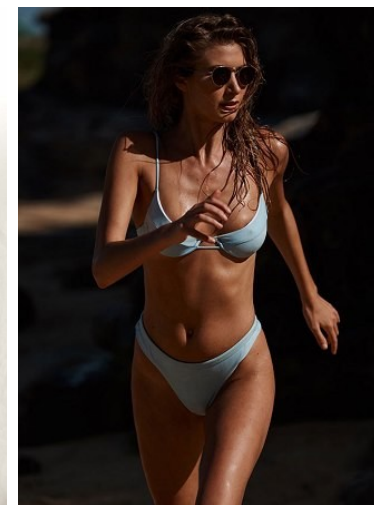

# BELLA

Nikki McClean

Height: 5'11   Bust: 34.5   Hips: 37.5   Waist: 26   Shoe: 8 US   Hair: Blonde   Eyes: Green