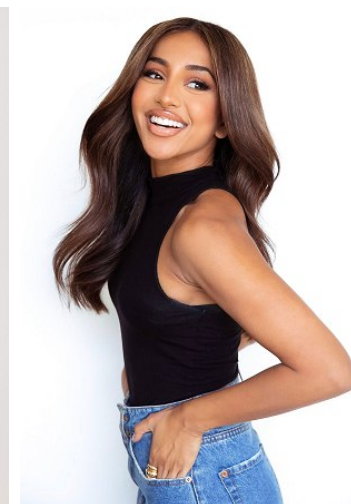

BELLA

Maria Thattil

Height: 5'3 Bust: 30.5 Hips: 35.5 Waist: 22.5 Shoe: 6.5 US Hair: Dark Brown Eyes: Brown

PO Box 504 Manly NSW Australia 1655 tel: +61 2 9976 6685 email: info@bellamodels.com.au