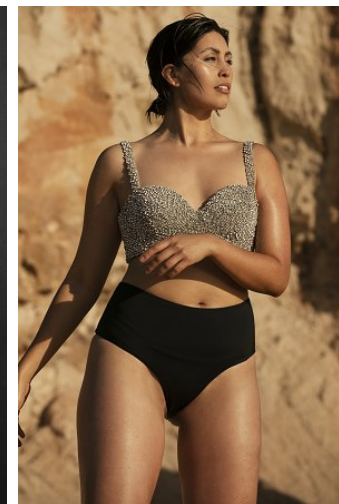

# BELLA

Vivienne Palma

Height: 6'0   Bust: 38.5   Hips: 42   Waist: 29.5   Shoe: 10 US   Hair: Brown   Eyes: Brown