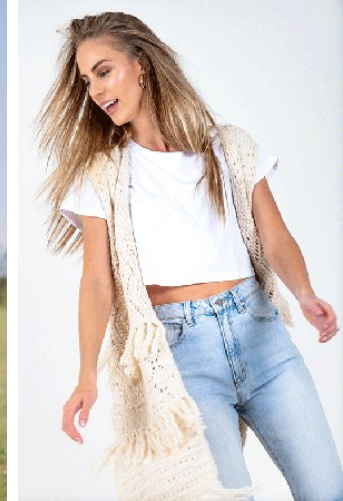

BELLA

Brenda Elliott

Height: 5'10 Bust: 33 Hips: 37 Waist: 27 Shoe: 9 US Hair: Dark Blonde Eyes: Blue

PO Box 504 Manly NSW Australia 1655 tel: +61 2 9976 6685 email: info@bellamodels.com.au