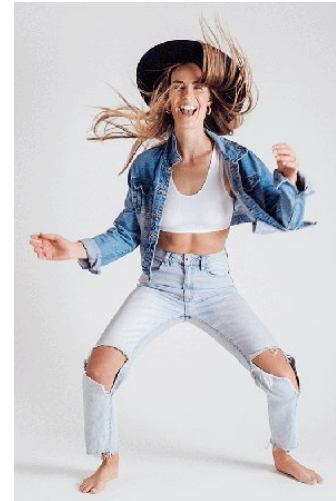

BELLA

Brenda Elliott

Height: 5'10 Bust: 33 Hips: 37 Waist: 27 Shoe: 9 US Hair: Dark Blonde Eyes: Blue

PO Box 504 Manly NSW Australia 1655 tel: +61 2 9976 6685 email: info@bellamodels.com.au