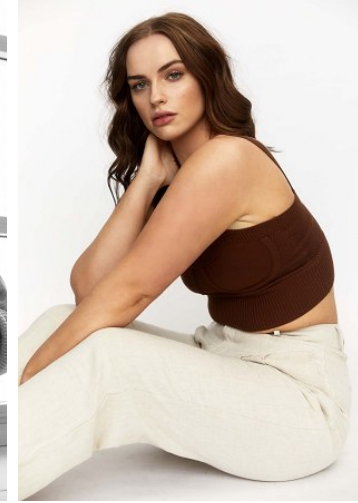

BELLA

Katria Gale

Height: 5'10.5 Bust: 39.5 Hips: 43.5 Waist: 31 Shoe: 10 US Hair: Brunette Eyes: Green

PO Box 504 Manly NSW Australia 1655 tel: +61 2 9976 6685 email: info@bellamodels.com.au