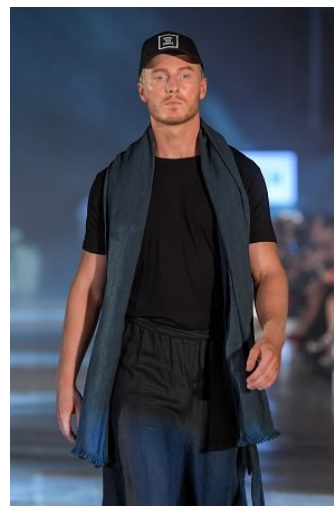

BELLA

James Daffern

Height: 6'1 Waist: 32 Waist: 10.5 US Hair: Blonde Eyes: Blue