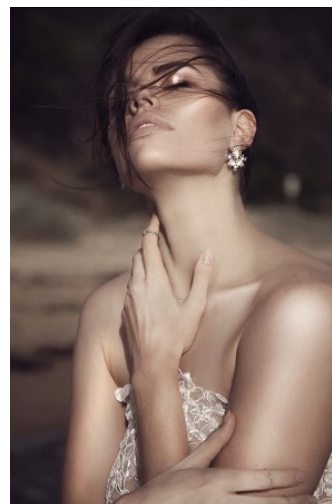

# BELLA

Brooke Lindsay

Height: 5'11   Bust: 37   Hips: 40.5   Waist: 28   Shoe: 11 US   Hair: Brunette   Eyes: Blue