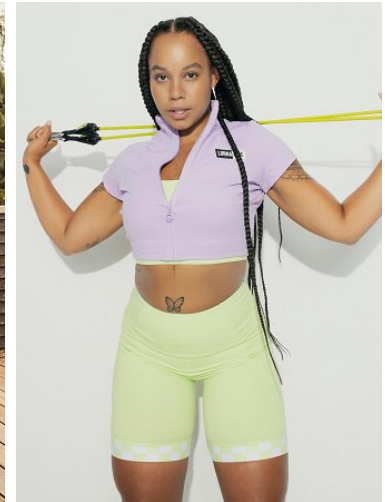

BELLA

Basjia Almaan

Height: 5'5.5 Bust: 40 Hips: 40 Waist: 31 Shoe: 9 US Hair: Brown Eyes: Brown