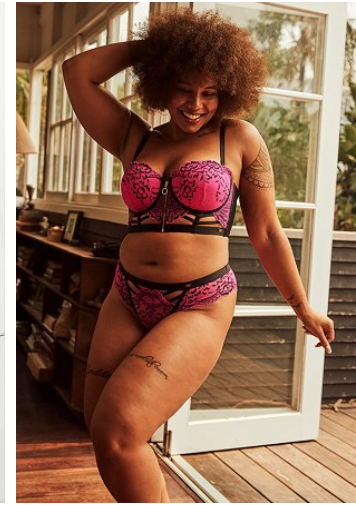

BELLA

Basjia Almaan

Height: 5'5.5 Bust: 40 Hips: 40 Waist: 31 Shoe: 9 US Hair: Brown Eyes: Brown