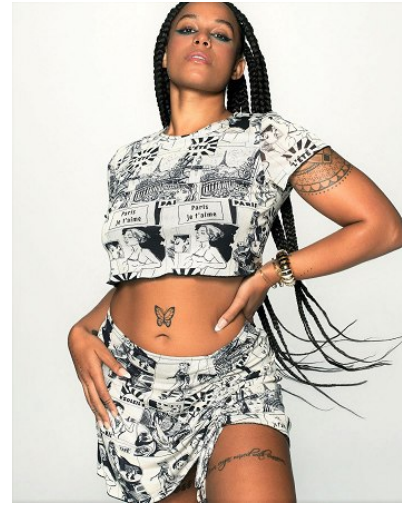

BELLA

Basjia Almaan

Height: 5'5.5 Bust: 40 Hips: 40 Waist: 31 Shoe: 9 US Hair: Brown Eyes: Brown