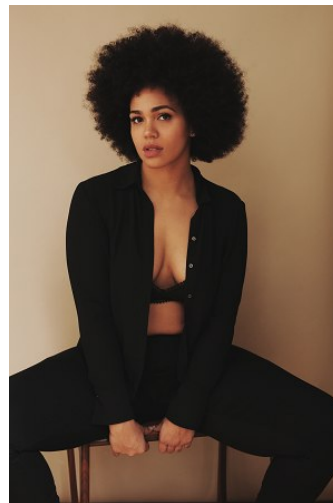

BELLA

Shareefa J

Height: 5'10.5 Bust: 41 Hips: 50 Waist: 38 Shoe: 10 US Hair: Dark Brown Eyes: Brown

PO Box 504 Manly NSW Australia 1655 tel: +61 2 9976 6685 email: info@bellamodels.com.au