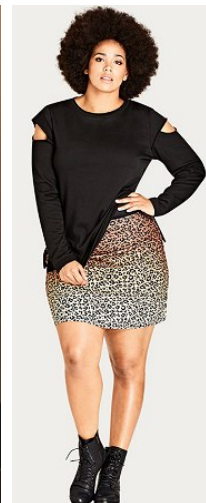

BELLA

Shareefa J

Height: 5'10.5 Bust: 41 Hips: 50 Waist: 38 Shoe: 10 US Hair: Dark Brown Eyes: Brown

PO Box 504 Manly NSW Australia 1655 tel: +61 2 9976 6685 email: info@bellamodels.com.au