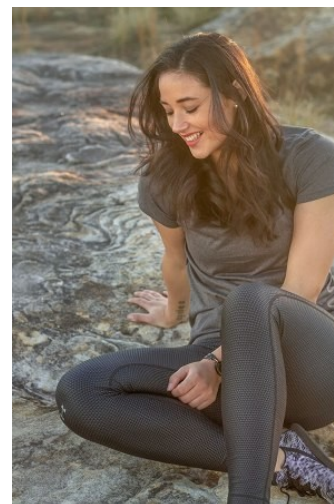

BELLA

Stephanie Watson

Height: 5'8 Bust: 35.5 Hips: 40 Waist: 26.5 Shoe: 10 US Hair: Brunette Eyes: Brown