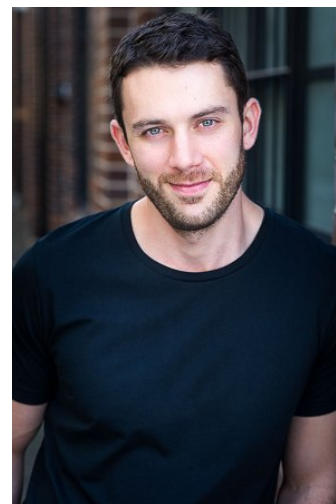

BELLA

Nick Mercer

Height: 5'11 Waist: 32 Waist: 10 US Hair: Brown Eyes: Blue