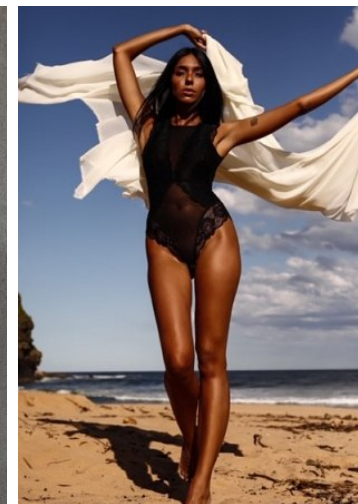

BELLA

Mariana Arruda

Height: 5'8 Bust: 33 Hips: 35.5 Waist: 26 Shoe: 9 US Hair: Brunette Eyes: Brown