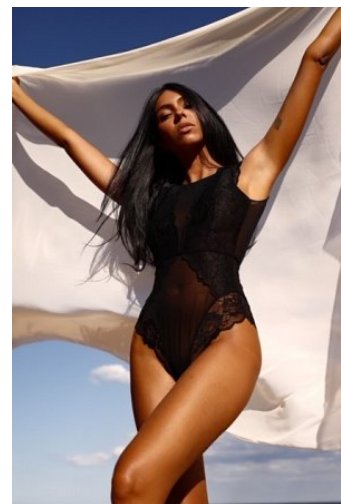

BELLA

Mariana Arruda

Height: 5'8 Bust: 33 Hips: 35.5 Waist: 26 Shoe: 9 US Hair: Brunette Eyes: Brown